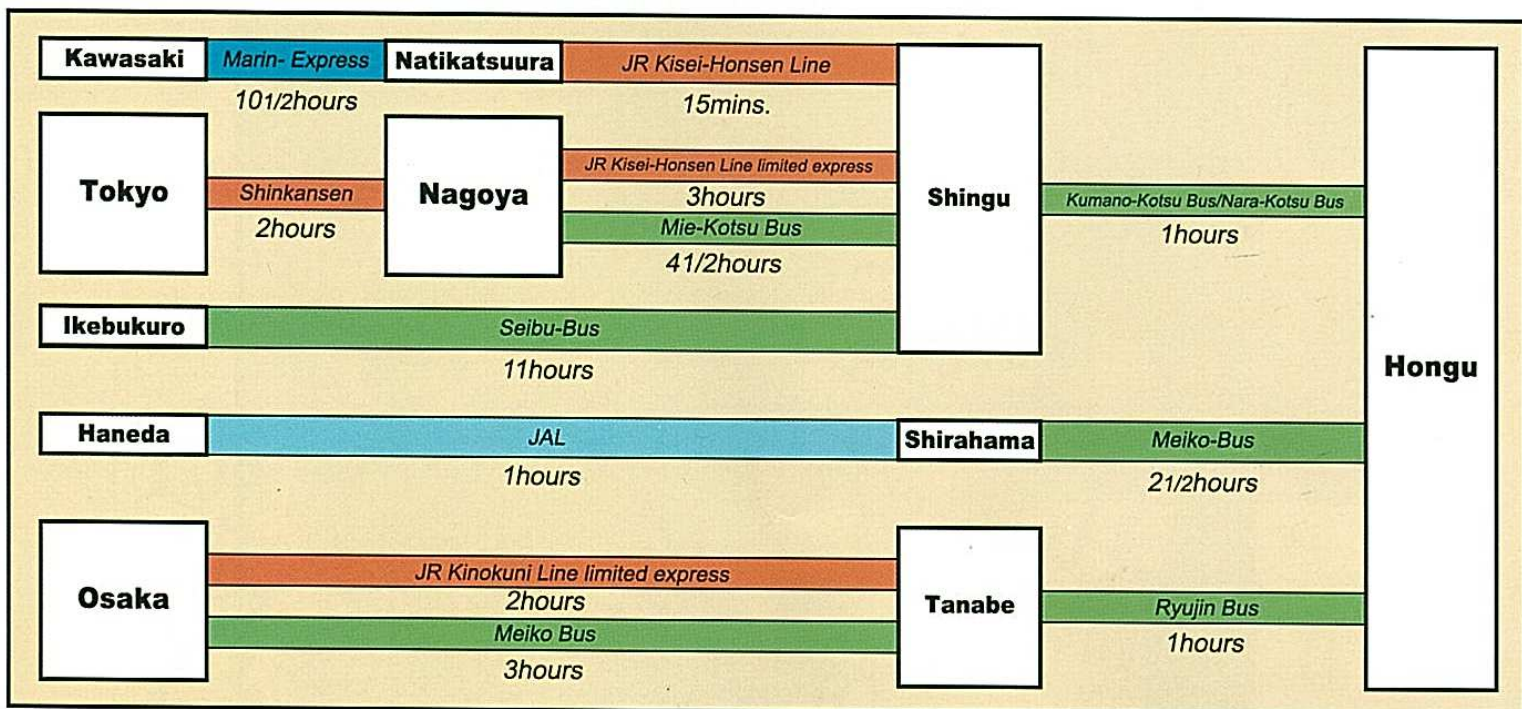

Transportation Guide

Please check the diagram and fare of your transportation means prior to your departure.

By Train
 By Bus
 By Air
 By Ferryboat

Kumano Hongu Taisha Office

Address: 1,110 Hongu, Hongu-Cho, Higashimuro-Gun,
Wakayama, Japan. Zip647-1731